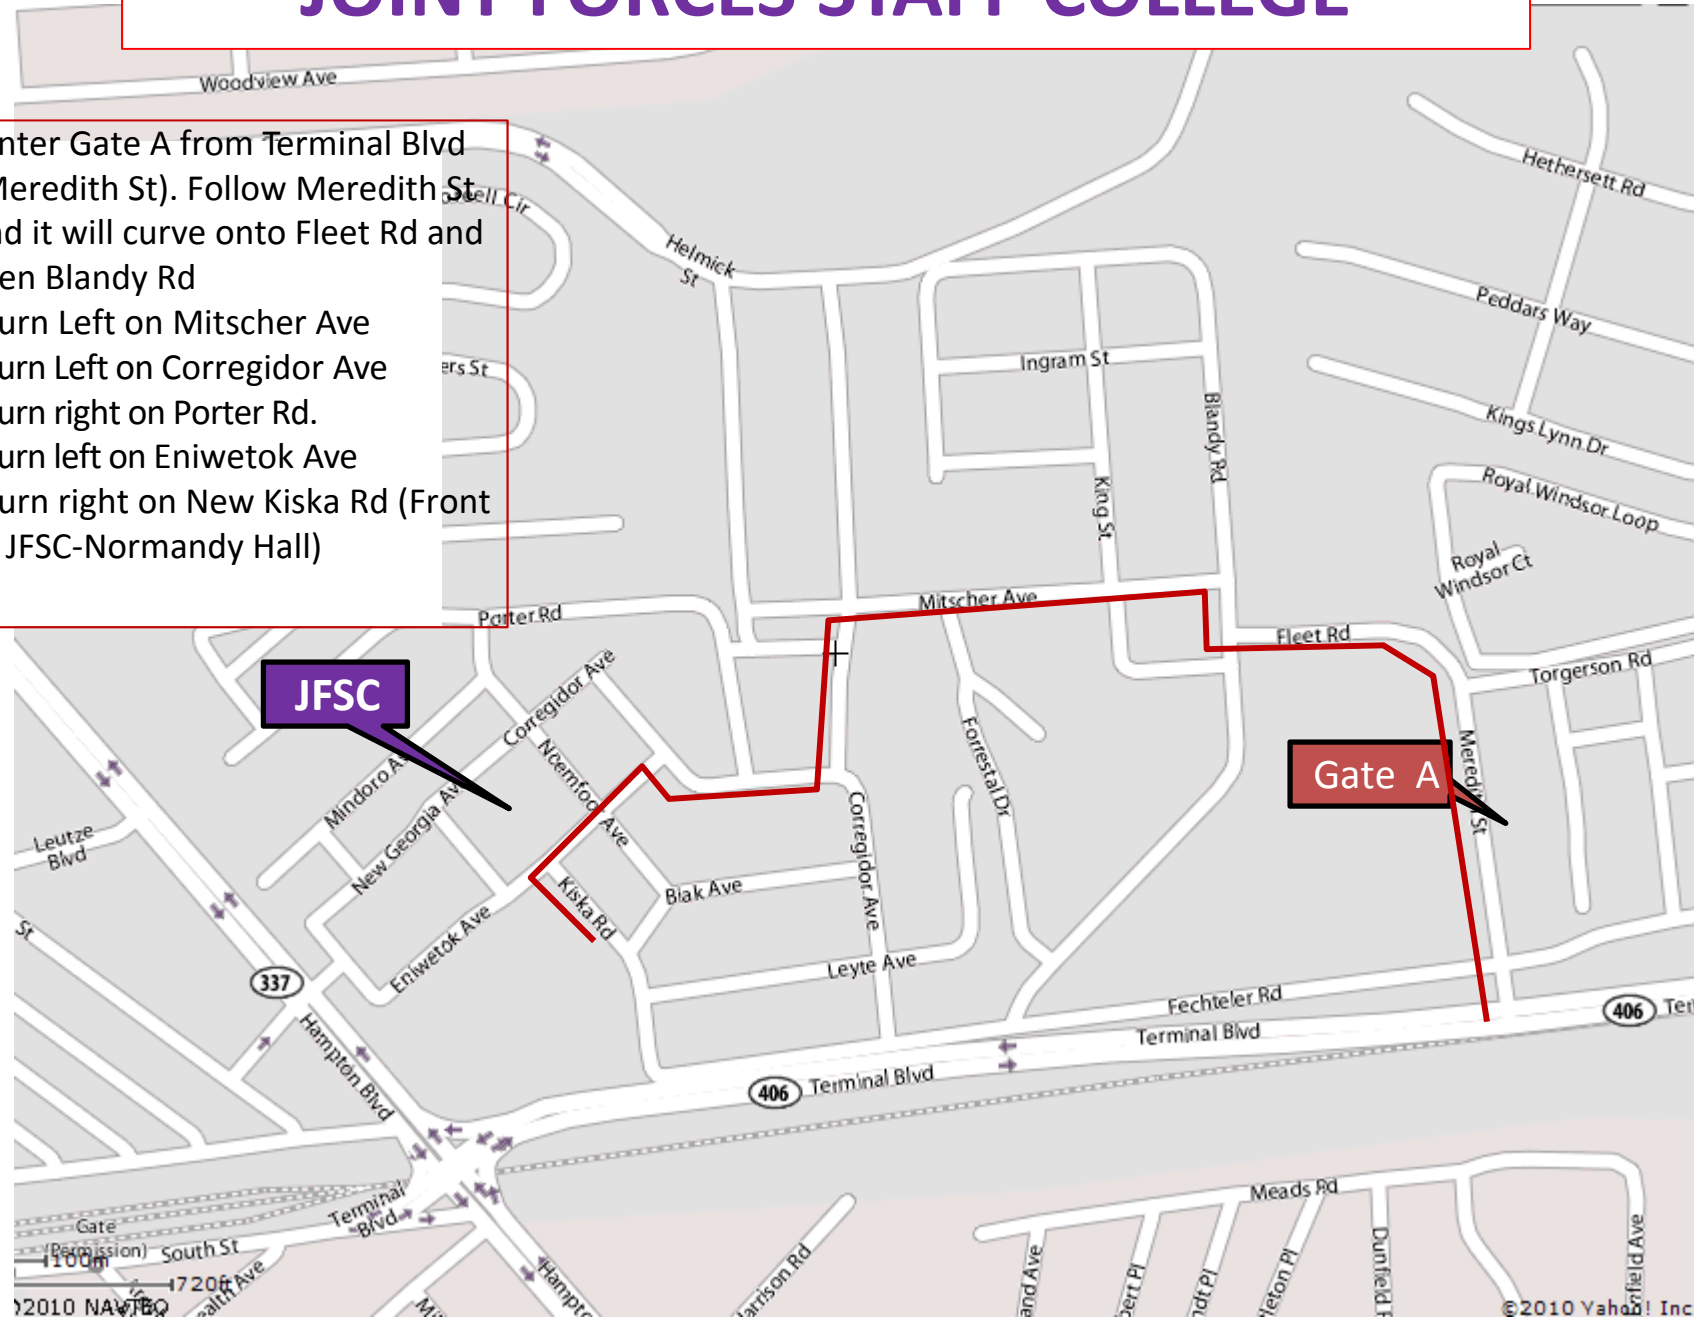

JOINT FORCES STAFF COLLEGE

- Enter Gate A from Terminal Blvd (Meredith St). Follow Meredith St and it will curve onto Fleet Rd and then Blandy Rd
- Turn Left on Mitscher Ave
- Turn Left on Corregidor Ave
- Turn right on Porter Rd.
- Turn left on Eniwetok Ave
- Turn right on New Kiska Rd (Front of JFSC-Normandy Hall)

JFSC

Gate A